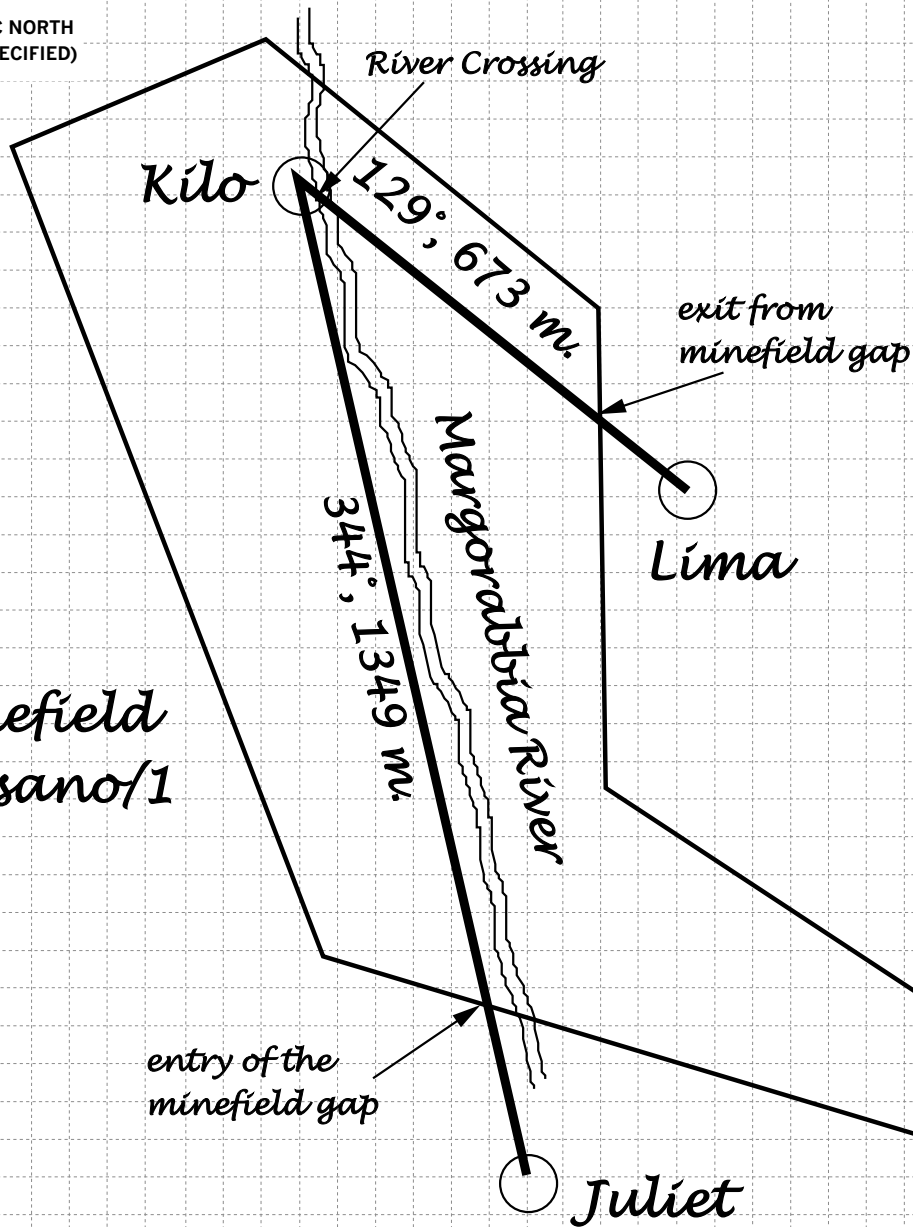

MINEFIELD REGISTRATION FORM

Secret (CLASSIFICATION WHEN COMPILED)

SCALE: 1:10000 (ANGLES ARE IN DEGREES RESPECT MAGNETIC NORTH AND DISTANCES ARE IN METERS, UNLESS SPECIFIED)

Angles given from Grid North

Minefield Cassano/1

31 - BRIGATA INSUBRIA CP. GENIO GUASTATORI TRANSLATED FROM ORANGE PARTY ORIGINAL MINEFIELD REGISTRATION FORM

Secret (CLASSIFICATION WHEN COMPILED)

SIGNATURE