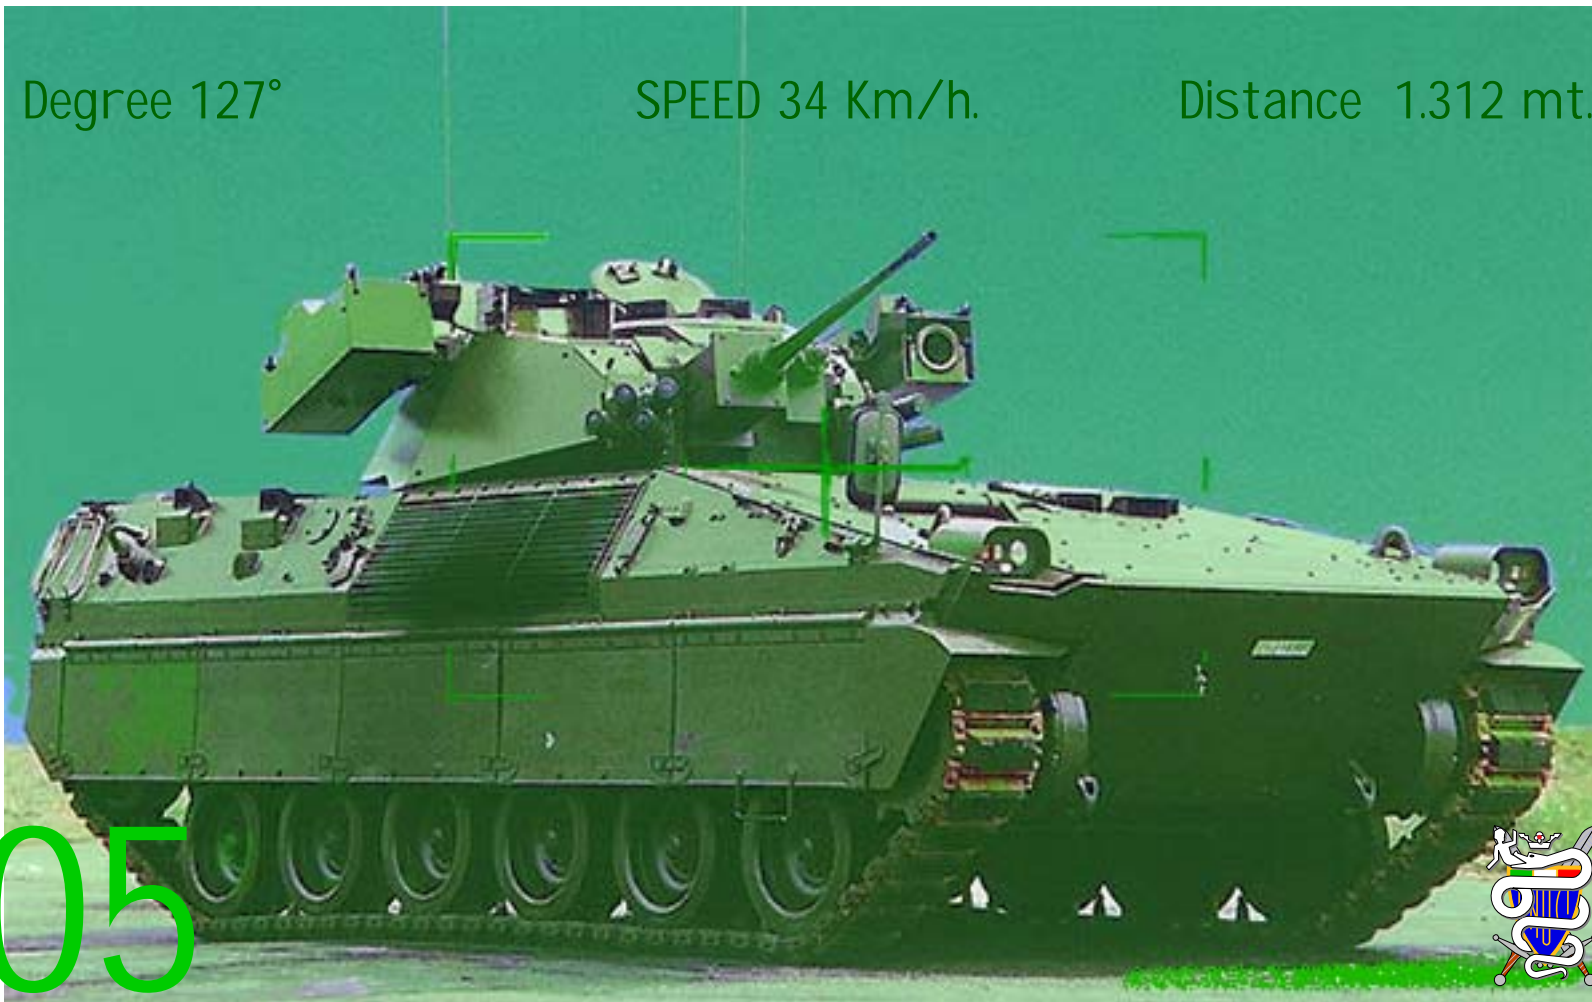

Degree 086°

SPEED 00 Km/h.

Distance 823 mt

01

Degree 234°

SPEED 17 Km/h.

Distance 1.300 mt.

02

Degree 092°

SPEED 17 Km/h.

Distance 800 mt.

03

Degree 092°

SPEED 17 Km/h.

Distance 1.240 mt.

04

Degree 127°

SPEED 34 Km/h.

Distance 1.312 mt.

05

Correttore

1 2332 0769

2 2147 0685

3 2331 0761